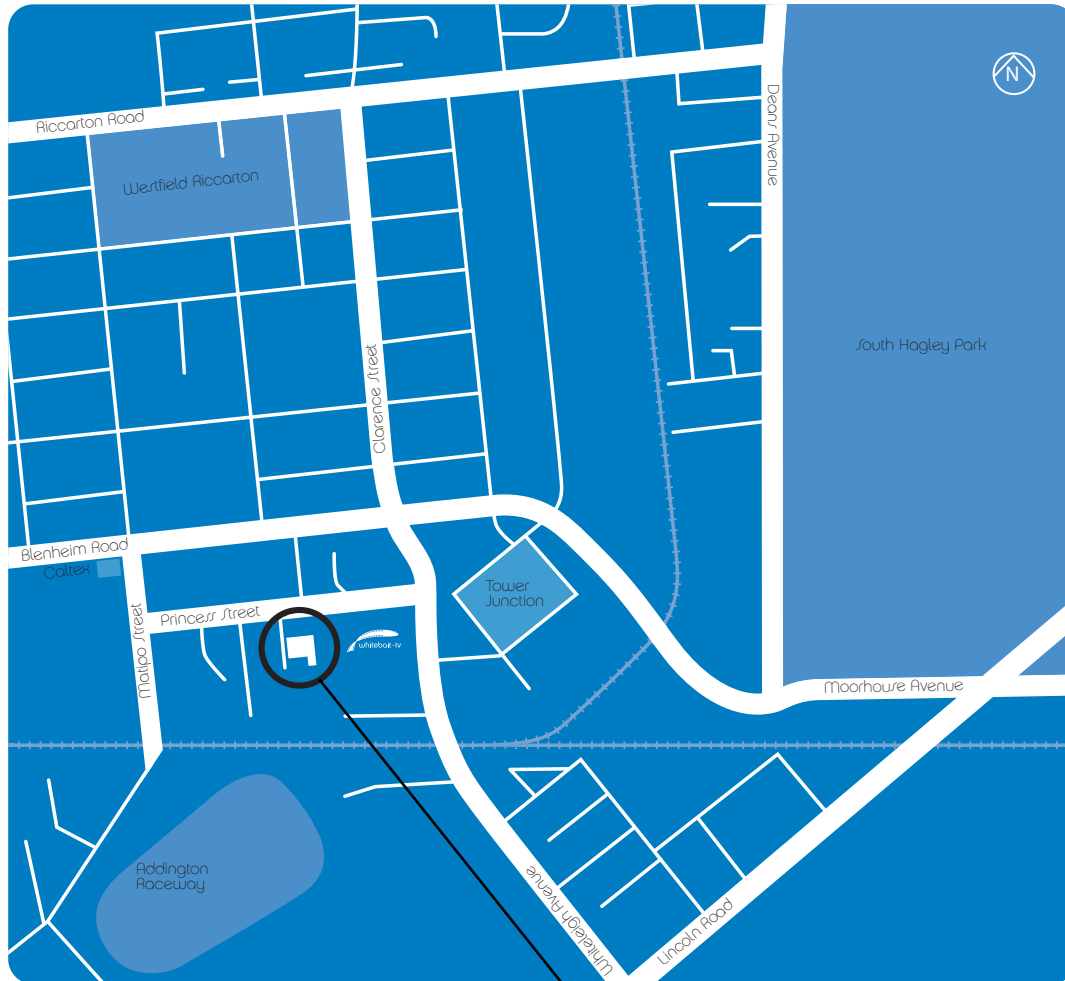

whitebait-tv

How to Find Us

whitebait-tv

- 15 minutes from the airport
- 1km from Wertfield Riccarton - the largest shopping mall in the South Island
- 100m from the Tower Junction Shopping Centre
- 100m from the Addington Railway Station
- Just over 1km from Riccarton Rd and 150m from Blenheim Rd (two of the key arterial routes in Christchurch)
- Close to cafés, motels and hotels